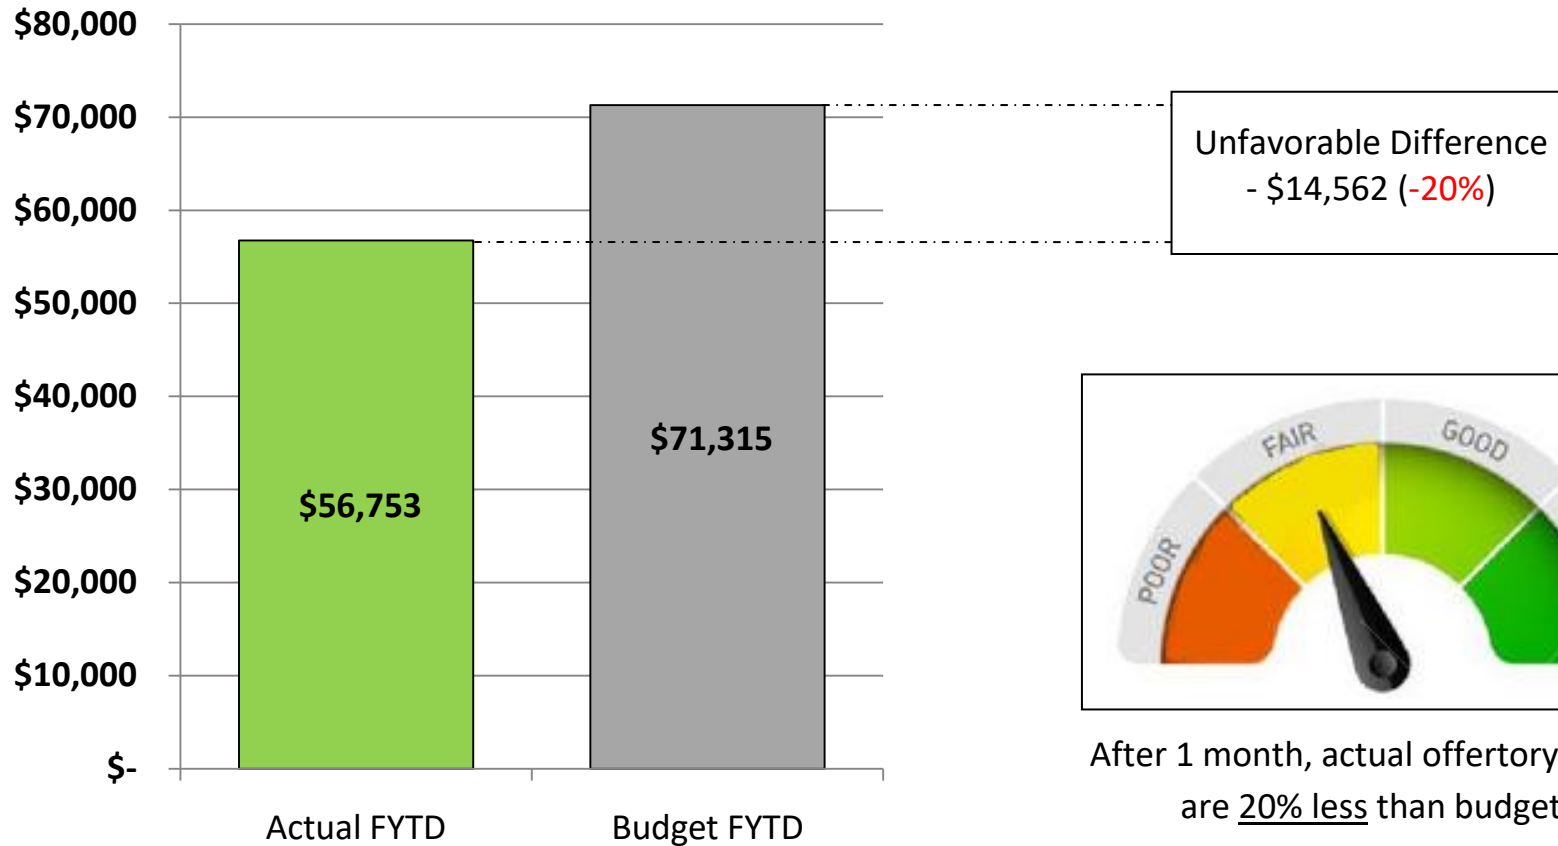

# Church of the Incarnation Financial Health Check

## Offertory (July 2020)

After 1 month, actual offertory levels are 20% less than budget